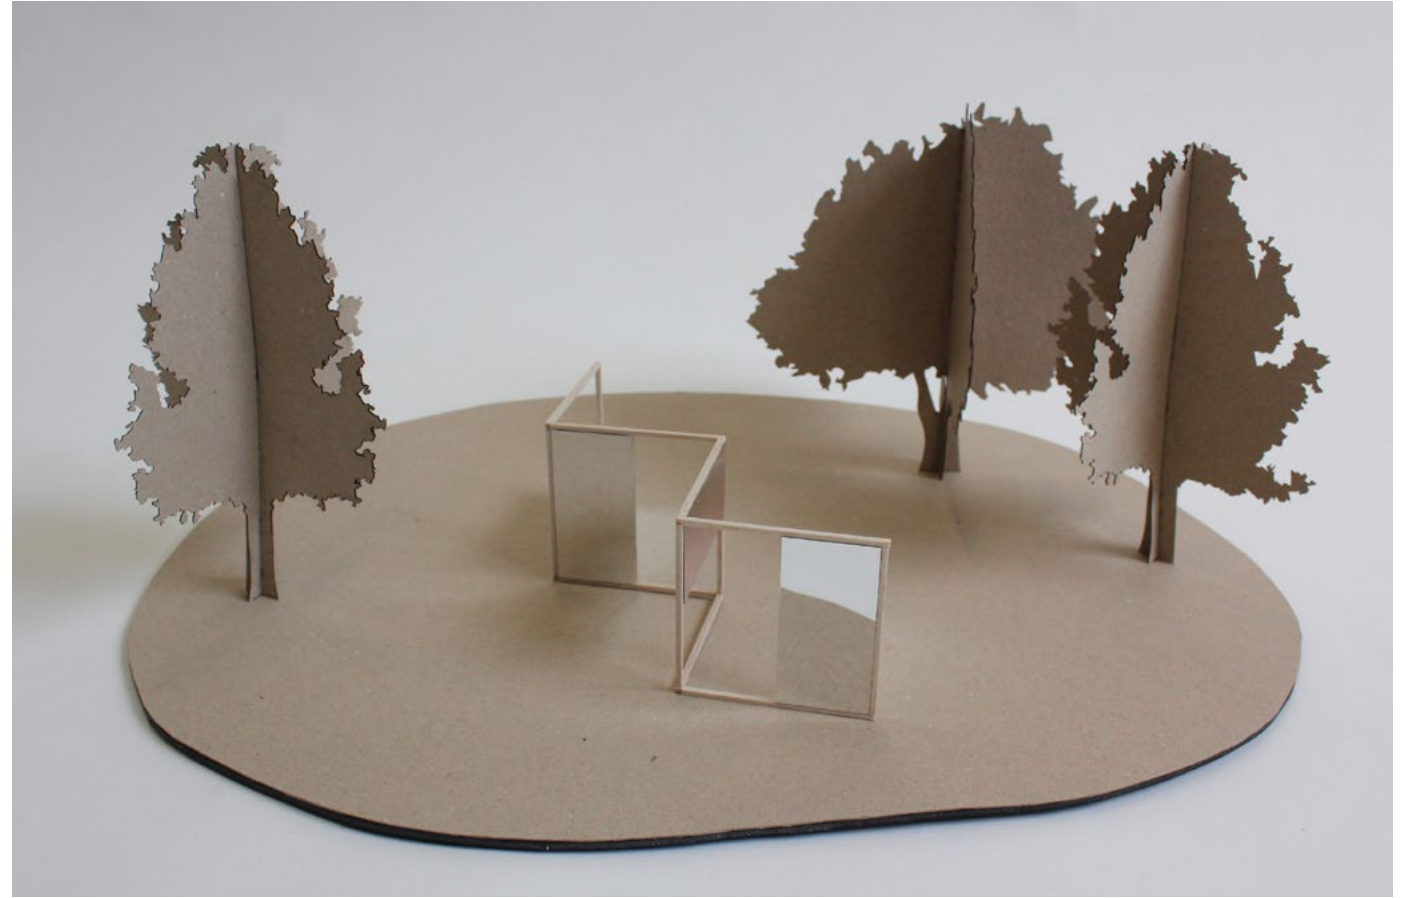

- Installation

Cube nor open neither closed

Cube nor open neither closed, 2017

wood, fabric, 200 x 200 x 200 cm

- Installation

Labyrinth of the eyes

Labyrinth of the eyes, 2016

model scale 1/10, balsa wood stick, pvc film, 40 x 40 x 4,5 cm

- Installation

Mirror cube

Mirror cube, 2017

model scale 1/27, balsa wood stick, mirror paper, 14,8 x 14,8 x 7,5 cm

- Installation

Rotating Frame

Rotating Frame, 2016

metal, plexiglas, mirror paper, 60 x 60 x 10 cm