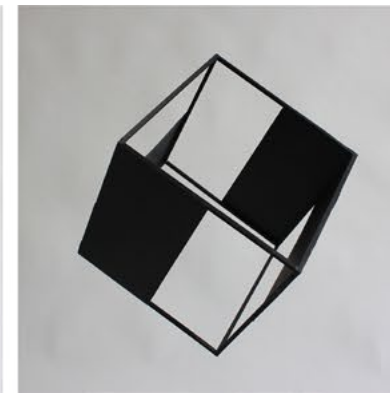

- Installation

Cube nor open neither closed

Cube nor open neither closed, 2017

wood, fabric, 200 x 200 x 200 cm

- Installation

Labyrinth of the eyes

Labyrinth of the eyes, 2016

model scale 1/10, balsa wood stick, pvc film, 40 x 40 x 4,5 cm

- Installation

Mirror cube

Mirror cube, 2017

model scale 1/27, balsa wood stick, mirror paper, 14,8 x 14,8 x 7,5 cm

- Installation

Rotating Frame

Rotating Frame, 2016

metal, plexiglas, mirror paper, 60 x 60 x 10 cm