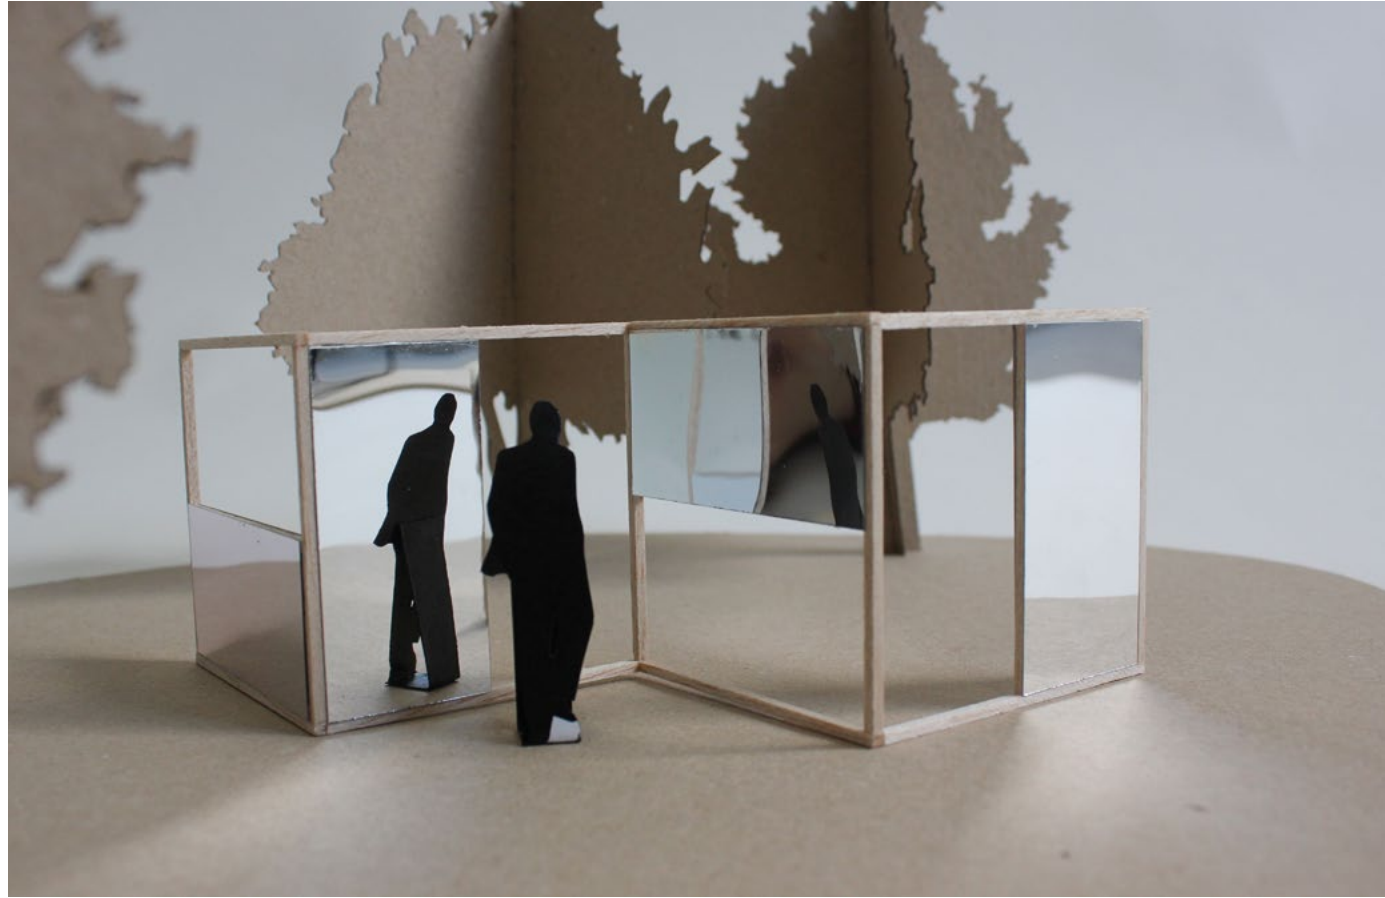

- Installation

Cube nor open neither closed

Cube nor open neither closed, 2017

wood, fabric, 200 x 200 x 200 cm

- Installation

Labyrinth of the eyes

Labyrinth of the eyes, 2016

model scale 1/10, balsa wood stick, pvc film, 40 x 40 x 4,5 cm

- Installation

Mirror cube

Mirror cube, 2017

model scale 1/27, balsa wood stick, mirror paper, 14,8 x 14,8 x 7,5 cm

- Installation

Rotating Frame

Rotating Frame, 2016

metal, plexiglas, mirror paper, 60 x 60 x 10 cm