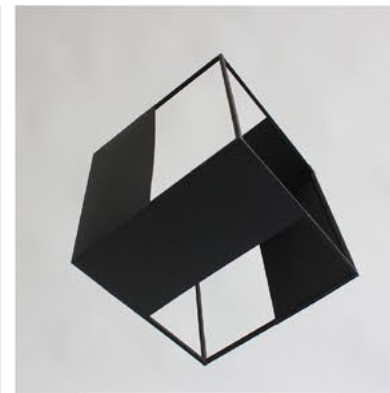

- Installation

Cube nor open neither closed

Cube nor open neither closed, 2017

wood, fabric, 200 x 200 x 200 cm

- Installation

Labyrinth of the eyes

Labyrinth of the eyes, 2016

model scale 1/10, balsa wood stick, pvc film, 40 x 40 x 4,5 cm

- Installation

Mirror cube

Mirror cube, 2017

model scale 1/27, balsa wood stick, mirror paper, 14,8 x 14,8 x 7,5 cm

- Installation

Rotating Frame

Rotating Frame, 2016

metal, plexiglas, mirror paper, 60 x 60 x 10 cm