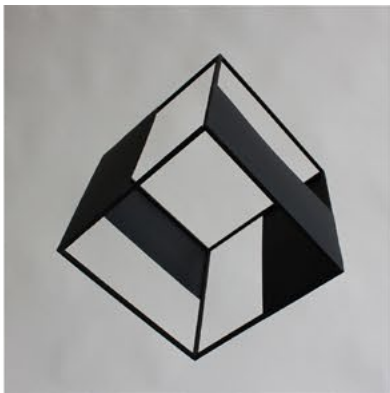

- Installation

Cube nor open neither closed

Cube nor open neither closed, 2017

wood, fabric, 200 x 200 x 200 cm

- Installation

Labyrinth of the eyes

Labyrinth of the eyes, 2016

model scale 1/10, balsa wood stick, pvc film, 40 x 40 x 4,5 cm

- Installation

Mirror cube

Mirror cube, 2017

model scale 1/27, balsa wood stick, mirror paper, 14,8 x 14,8 x 7,5 cm

- Installation

Rotating Frame

Rotating Frame, 2016

metal, plexiglas, mirror paper, 60 x 60 x 10 cm