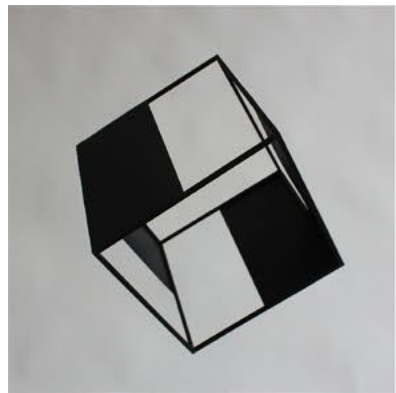

- Installation

Cube nor open neither closed

Cube nor open neither closed, 2017

wood, fabric, 200 x 200 x 200 cm

- Installation

Labyrinth of the eyes

Labyrinth of the eyes, 2016

model scale 1/10, balsa wood stick, pvc film, 40 x 40 x 4,5 cm

- Installation

Mirror cube

Mirror cube, 2017

model scale 1/27, balsa wood stick, mirror paper, 14,8 x 14,8 x 7,5 cm

- Installation

Rotating Frame

Rotating Frame, 2016

metal, plexiglas, mirror paper, 60 x 60 x 10 cm